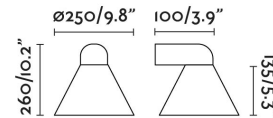

Specifications

Bulb:	1xE27
Bulb included:	No
Transformer:	
Transformer included:	No
Voltage:	100-240V
Operating Frequency:	
IP:	65
Class:	I
Material:	METAL STRUCTURE AND GLASS DIFFUSER
Designer:	FARO LAB
Recommended bulb:	
Net Weight:	1.80 kg
Volume:	0.01782 m3