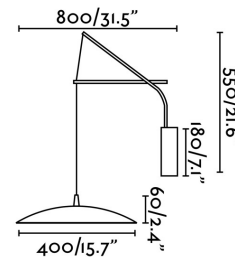

SLIM LED Black extensible wall lamp

Ref. 24503

SLIM is a collection of lamps for lighting the home designed by Alex & Manel Lluscà. A minimalist, modern set characterised by extensive diffusers. The black extensible wall lamp will enable you to light up a space in accordance with your needs.

Specifications

Bulb:	COB LED 20W 3000K 1150Lm
Bulb included:	Yes
Transformer:	Driver
Transformer included:	Yes
Voltage:	100-240V
Operating Frequency:	50/60Hz
IP:	
Class:	
Material:	Metal and opal glass diffuser
Designer:	ALEX & MANEL LLUSCÀ
Recommended bulb:	
Height:	1800 mm
Diameter:	402 Ø
Net Weight:	4.40 kg
Volume:	0.04464 m3