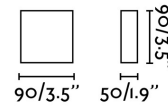

### Specifications

|                              |  |
|------------------------------|--|
| <b>Bulb:</b>                 | LED 8W                                     |
| <b>Bulb included:</b>        | Yes  |
| <b>Transformer:</b>          | Driver                                     |
| <b>Transformer included:</b> | Yes  |
| <b>Voltage:</b>              | 220-240V                                   |
| <b>Operating Frequency:</b>  | 50/60Hz                                    |
| <b>IP:</b>                   | 44   |
| <b>Material:</b>             | 316 stainless steel and opal PMMA diffuser |
| <b>Length:</b>               | 90 mm                                      |
| <b>Net Width:</b>            | 50 mm                                      |
| <b>Height:</b>               | 90 mm                                      |
| <b>Net Weight:</b>           | 0.82 kg                                    |
| <b>Volume:</b>               | 0.00061 m3                                 |