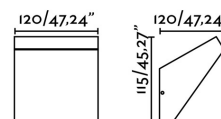

Bulb:	COB LED 10W 3000K 400LM
Bulb included:	Yes
Transformer:	Driver
Transformer included:	Yes
Voltage:	100-240V
IP:	65
Class:	I
Material:	Aluminium with a transparent glass
Designer:	
Length:	120 mm
Net Width:	120 mm
Height:	115 mm
Net Weight:	0.70 kg
Volume:	0.00159 m3