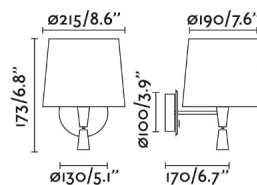

General characteristics

Fixation	Wall
Type	I
IP	20
voltage	100V-240V
Hertz	50/60Hz
Switch type	On/Off
Power	15W

Material

Body/Structure	Steel
Screen	Textile

Finish

Body/Structure	Matt White
Screen	Green

Lighting characteristics