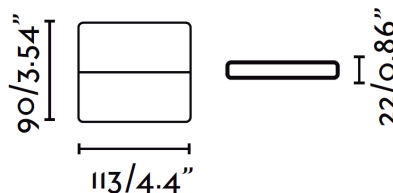

Specifications

Bulb:	LED 6W 3000K 450Lm CRI>80
Bulb included:	Yes
Transformer:	Driver
Transformer included:	Yes
IP:	54
Class:	I
Material:	Die cast aluminium and opal glass diffuser
Length:	113 mm
Net Width:	22 mm
Height:	90 mm
Net Weight:	0.42 kg
Volume:	0.00071 m3