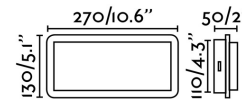

Specifications

Bulb:	LED 2x3W 2x67Lm
Bulb included:	Yes
Transformer:	Driver
Transformer included:	Yes
Voltage:	100-240V
Operating Frequency:	50/60Hz
IP:	20
Class:	II
Material:	Metal and wood
Designer:	NAHTRANG
Recommended bulb:	
Length:	270 mm
Net Width:	50 mm
Height:	130 mm
Net Weight:	1.38 kg
Volume:	0.00527 m3