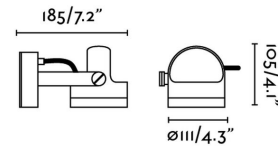

Specifications

Bulb:	COB LED 15W 3000K 1100Lm 60°
Bulb included:	Yes
Transformer:	Driver
Transformer included:	Yes
Voltage:	100-240V
Operating Frequency:	50/60Hz
IP:	65
Class:	I
Material:	Die cast aluminium
Designer:	ALEX & MANEL LLUSCÀ
Length:	111 mm
Net Width:	105 mm
Height:	185 mm
Net Weight:	1.00 kg
Volume:	0.00344 m3