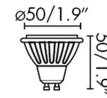

## BULB GU10 LED 8W 4000K 38° DIMABLE

Ref. 17319

The GU10 LED bulb 8W dimable provides the same amount of power approximately than a 50W halogen one. SPECIFICATIONS Colour rendering (CRI): 80 Dimable: Yes Energy efficiency label: A+ Rated power (W): 8 kWh/1000h: 8 Rated lifetime (hr): 25.000 Number of switch cycles: 50.000 Warm-up time : instant Mercury content (%): 0

### Specifications

<b>Bulb:</b>	COB LED 8W 4000K 38° 480Lm DIMABLE
<b>Voltage:</b>	220-240V
<b>Operating Frequency:</b>	50/60Hz
<b>IP:</b>	20
<b>Material:</b>	Polycarbonate and glass
<b>Length:</b>	53 mm
<b>Net Width:</b>	50 mm
<b>Height:</b>	53 mm
<b>Diameter:</b>	53 Ø
<b>Net Weight:</b>	0.10 kg
<b>Volume:</b>	0.00018 m <sup>3</sup>