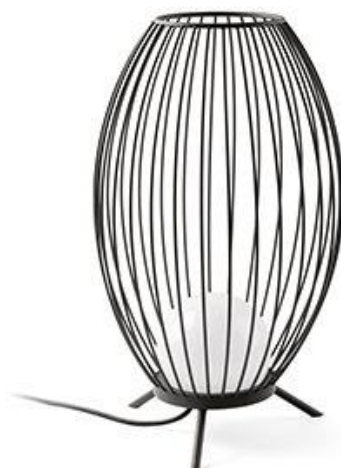

CAGE LED Dark grey portable lamp

Ref. 75608

CAGE is a portable outdoor floor lamp. Thanks to the length of its cable (2 metres), you can put it wherever you want. Manufactured in metal, the light goes through its linear structure and provides decorative as well as functional lighting. This light has IP65 which provides it with high protection against rain and solid bodies.

Specifications

Bulb: AC LED 12W 2700K 990LM

Bulb included: Yes

Transformer: Driver

Transformer included: Yes

Voltage: 220-240V

IP:

Class:

Material: Metal

Designer:

Net Width: 134 mm

Height: 570 mm

Diameter: 134 Ø

Net Weight: 2.67 kg

Volume: 0.08351 m3

8421776187115