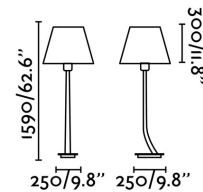

REM Matt nickel structure floor lamp

Ref. 29686

REM is a design lighting set created by Alex & Manel Lluscà. It is characterized by a stylized body and a classic but renovated style. The floor lamp of the living room has an original structure, it is smoothly tilted to meet the fabric screen. It has a diffused light designed to illuminate bedrooms, living rooms and hotels. This luminaire does not include the screen.

Specifications

Bulb:	1 X E 27 MAX 15 W LED
Bulb included:	No
Transformer:	
Transformer included:	No
Voltage:	100-240V
IP:	20
Class:	II
Material:	Metal
Designer:	ALEX & MANEL LLUSCÀ
Recommended bulb:	17463
Description of recommended Bulb:	BULB STANDARD MATT LED E27 7W 2700K 800Lm
Length:	250 mm
Net Width:	250 mm
Height:	1410 mm
Net Weight:	6.80 kg
Volume:	0.02052 m3