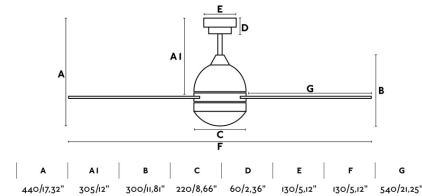

TABARCA Grey ceiling fan

Ref. 33753

Ceiling fan with light suitable for rooms up to 17m2. The colour of blades are grey/maple, not reversible. Operated by remote control (included) setted up with 3 dimmable speeds 23-34-50W and 125-160-200rpm. This grey ceiling fan has winter / summer function. Airflow: 141,95 m3 min / 5011 CFM. This ceiling fan is suitable for inclining roof.

Specifications

Bulb:	2XE27
Bulb included:	No
Transformer:	
Transformer included:	No
Voltage:	220-240V
IP:	20
Class:	I
Material:	Motor made from steel and blades from plywood
Designer:	
Length:	1320 mm
Height:	440 mm
Diameter:	1320 Ø
Net Weight:	5.87 kg
Volume:	0.05712 m3