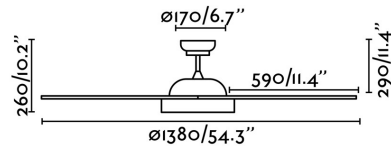

## LEYTE LED Brown ceiling fan with DC motor

Ref. 33780

Ceiling fan with dimmer light and DC motor suitable for rooms from 13m<sup>2</sup> to 17,6m<sup>2</sup>. Operated by remote control with timer (1, 4 and 8 hours) included and setted up with 5 dimmable speeds 6-10-15-23-39W rpm which correspond to the following consumptions of 81-102-122-140-165W. This ceiling fan has winter / summer function and it is suitable for inclining roof. Airflow: 164,32 m<sup>3</sup> min / 5803 CFM

### Specifications

<b>Bulb:</b>	LED 20W TEMPERATURA COLOR REGULABLE + TEMPORIZADOR
<b>Bulb included:</b>	No
<b>Transformer:</b>	Driver
<b>Transformer included:</b>	No
<b>Operating Frequency:</b>	50Hz
<b>Material:</b>	Motor made from steel, ABS blades and opal glass difusser
<b>Length:</b>	1370 mm
<b>Net Width:</b>	1370 mm
<b>Height:</b>	370 mm
<b>Diameter:</b>	1370 Ø
<b>Net Weight:</b>	8.36 kg
<b>Volume:</b>	0.08168 m <sup>3</sup>