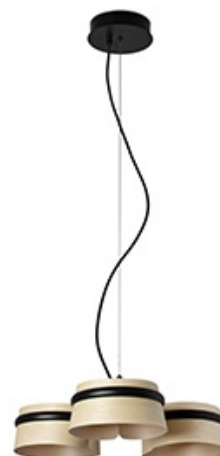

LOOP LED Ash tree pendant lamp

Ref. 29397

LOOP LED is a design set created by Estudi Ribaudí. A classic set, but with a modern and warm touch thanks to the ash tree wooden shade. The pendant is stylized and fits in a multitude of spaces thanks to its materials, matte black metal and wood.

Specifications

Bulb:	LED 3X6W 2700K 1500Lm
Bulb included:	Yes
Transformer:	Driver
Transformer included:	Yes
Voltage:	100-240V
Operating Frequency:	
IP:	20
Class:	II
Material:	METAL STRUCTURE
Designer:	ESTUDI RIBAUDI
Recommended bulb:	
Length:	520 mm
Net Width:	520 mm
Height:	1200 mm
Net Weight:	1.96 kg
Volume:	0.03167 m3