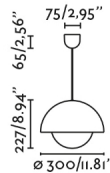

General characteristics

Fixation	Ceiling
Type	I
IP	20
voltage	220V-240V
Hertz	50/60Hz
Cable meters	1500mm
Max. Power	14,5W

Material

Body/Structure	Steel
Diffuser	Glass
Screen	Steel

Finish

Body/Structure	Matt White
Diffuser	Opal
Screen	Matt White