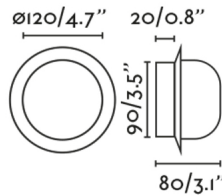

MAY is a fun collection of wall lights designed by Faro Lab. Its structure is circular in shape and it can be found in five finishes. It can be installed on the wall or on the ceiling as a ceiling lamp, and in a multitude of indoor spaces, as well as in the bathroom thanks to its IP44. This black wall lamp projects a uniform warm light and it is made in steel with a glass diffuser.

General characteristics

Type	II
IP	44
voltage	100V-240V
Hertz	50/60HZ
Power	4W

Material

Body/Structure	Steel
Diffuser	Glass

Finish

Body/Structure	Black
Diffuser	Opal White

Lighting characteristics

Light source included	YES
Light source	COB LED
Temperature	2700K
LM	300Lm
LED lifetime	30000
Dimmable light source	NO
Intensities	300