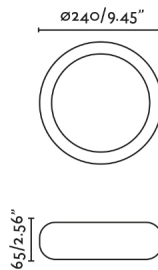

### General characteristics

Fixation	Ceiling
Type	I
IP	44
voltage	220V-240V
Hertz	50/60Hz
Power	18W
IK	03