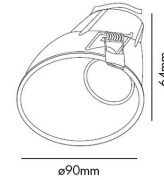

FRESH White wall washer GU10

Ref. 02100601

FRESH is also available in wall washer version to give the necessary comfort lighting for your business. The light source is GU10 max 50W not included.

Specifications

Bulb:	GU10
Bulb included:	No
IP:	20
Material:	Die cast aluminium
Recommended bulb:	17316
Description of recommended Bulb:	GU10 LED 8W 2700K 450Lm 38°
Volume:	0.00069 m3

8421776119154