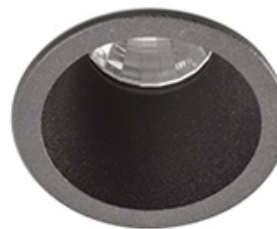

FOX black recessed 2700K

Ref. 02101002

FOX is a black round spotlight, made of aluminium and easy to install. It is designed for lighting commercial and working spaces.

Specifications

Bulb: LED 5W 2700K 25°

Bulb included: Yes

Transformer:

Transformer included: No

IP: 20

Class:

Material: Aluminium

Designer:

Height: 60 mm

Diameter: 40 Ø

Net Weight: 0.10 kg

Volume: 0.00021 m3

8421776178731