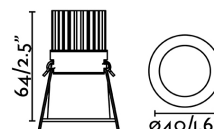

Bulb included: Yes

Transformer:

Transformer included: No

IP: 20

Class:

Material: Aluminium

Designer:

Height: 60 mm

Diameter: 40 Ø

Net Weight: 0.10 kg

Volume: 0.00021 m3

8421776178731