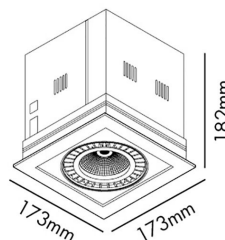

COLIN-1 Grey downlight LED CRI95 30W 4000K 20° 4070 lm

Ref. 034009503

COLIN is a recessed light that provides subtle but effective lighting. Designed for lighting retail and work spaces. A Colour Rendering Index of 95 provides a realistic rendering of the colour. The higher the value, the better the human eye perceives the real colour of the objects it lights. With a heat temperature of 4000K, it is suitable for lighting work spaces. The 20° version is ideal for use as accent lighting in shop windows, shopfronts, restaurants or hotels, and also in exhibition rooms or museums.

Specifications

Bulb:	LED CRI95 36W 4070lm 4000K 20° CRI95
Bulb included:	Yes
Transformer:	Driver
Transformer included:	No
Voltage:	220-240V
Operating Frequency:	50/60Hz
IP:	20
Class:	III
Material:	Die cast aluminium
Length:	173 mm
Net Width:	173 mm
Height:	182 mm
Net Weight:	1.53 kg
Volume:	0.00599 m3