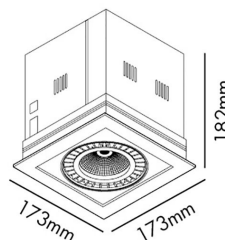

COLIN-1 White downlight LED CRI95 30W 3000K 56° 3700 lm

Ref. 034009401

COLIN is a recessed light that provides subtle but effective lighting. Designed for lighting retail and work spaces. A Colour Rendering Index of 95 provides a realistic rendering of the colour. The higher the value, the better the human eye perceives the real colour of the objects it lights. With a heat temperature of 3000 K, this downlight allows warm, comfortable atmospheres to be created. The 56° version is perfect for lighting in restaurants and hotels, and also in exhibition rooms or museums.

Specifications

Bulb:	LED CRI95 36W 3700lm 3000K 56° CRI95
Bulb included:	Yes
Transformer:	Driver
Transformer included:	No
Voltage:	220-240V
Operating Frequency:	50/60Hz
IP:	20
Class:	III
Material:	Die cast aluminium
Length:	173 mm
Net Width:	173 mm
Height:	182 mm
Net Weight:	1.53 kg
Volume:	0.00599 m3