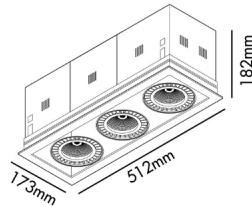

COLIN - 3 is a grey cardanic recessed light fixture with a colour temperature of 2700K, an angle of 20° and a power of 72 - 108W

General characteristics

Fixation	Ceiling
Type	III
IP	23
Horizontal orientation	☺ 20
Power	75W
Cutting size	502x162mm

Material

Body/Structure	Aluminium
----------------	-----------

Finish

Body/Structure	Grey
----------------	------

Lighting characteristics

Light source included	Si
Maximum ceiling thickness	30
Light source	COB LED
Temperature	2700K
MacAdam Steps	2 SDCM
LM	5500lm
CRI	82
LED lifetime	L80 B10 50.000hs
Dimmable light source	YES
Degrees of light aperture	20
Light direction	Accent lighting