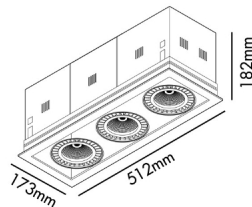

## General characteristics

Fixation	Ceiling
Type	III
IP	23
Horizontal orientation	☺ 20
Power	75W
Cutting size	502x162mm