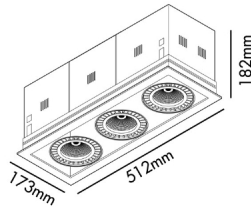

COLIN - 3 is a grey cardanic recessed light fixture with a colour temperature of 3000K, an angle of 20° and a power of 72 - 108W

General characteristics

Fixation	Ceiling
Type	III
IP	23
Horizontal orientation	☺ 20
Power	75W
Cutting size	502x162mm

Material

Body/Structure	Aluminium
----------------	-----------

Finish

Body/Structure	Grey
----------------	------

Lighting characteristics

Light source included	Si
Maximum ceiling thickness	30
Light source	COB LED
Temperature	3000K
MacAdam Steps	2 SDCM
LM	5700lm
CRI	85
LED lifetime	L80 B10 50.000hs
Dimmable light source	YES
Degrees of light aperture	20
Light direction	Accent lighting