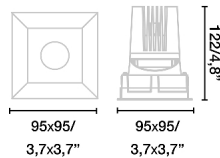

## General characteristics

Fixation	Ceiling
Type	III
IP	23
Upwards Vertical orientation	↻ 30
Downwards vertical orientation	↻ 30
Horizontal orientation	↻ 355
Power	11W
Cutting size	85x85mm