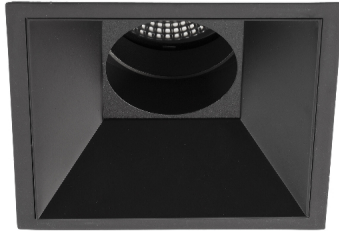

Square black downlight. DEEP is a series of recessed luminaires designed for lighting retail and work spaces. 36° version.

## General characteristics

Fixation	Ceiling
Type	III
IP	23
Upwards Vertical orientation	↻ 30
Downwards vertical orientation	↻ 30
Horizontal orientation	↻ 355
Power	11W
Cutting size	85x85mm

## Material

Body/Structure	Aluminium+PC
----------------	--------------

## Finish

Body/Structure	Black
----------------	-------