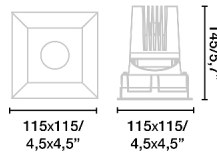

## General characteristics

Fixation	Ceiling
Type	III
IP	23
Upwards Vertical orientation	↻ 30
Downwards vertical orientation	↻ 30
Horizontal orientation	↻ 355
Power	18W
Cutting size	105x105mm