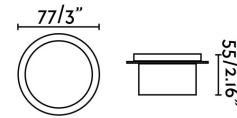

Specifications

Bulb:	CREE LED 3W 3000K 200Lm
Bulb included:	Yes
Transformer:	Driver
Transformer included:	Yes
Voltage:	100-240V
Operating Frequency:	50/60Hz
IP:	54
Class:	I
Material:	Aluminium with a template glass diffuser
Net Width:	55 mm
Diameter:	77 Ø
Net Weight:	0.40 kg
Volume:	0.00092 m3