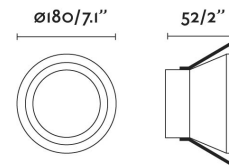

CROC-19 White recessed

Ref. 43782

Round recessed light with simple design, enabling it to be discreetly integrated into the ceiling. This downlight has IP44 and is dimmable. Finished in white. It measures 18cm in diameter. Prismatic diffuser.

Specifications

Bulb:	LED 13-19W 2700K 1495-1958Lm CRI90 350-500mA
Bulb included:	Yes
Transformer:	
Transformer included:	No
Voltage:	100-240V
Operating Frequency:	
IP:	44
Class:	III
Material:	ALUMINIUM STRUCTURE AND PMMA DIFFUSER
Recommended bulb:	
Height:	60 mm
Diameter:	185 Ø
Net Weight:	0.80 kg
Volume:	0.00562 m3