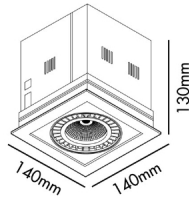

MINI COLIN - 1 is a black cardanic recessed light fixture with a colour temperature of 2700K, an angle of 20° and a power of 18 - 25W

General characteristics

Fixation	Ceiling
Type	III
IP	23
Horizontal orientation	☺ 20
Power	18W
Cutting size	128x129mm

Material

Body/Structure	Aluminium
-----------------------	-----------

Finish

Body/Structure	Black
-----------------------	-------

Lighting characteristics

Light source included	Si
Maximum ceiling thickness	30
Light source	COB LED
Temperature	2700K
MacAdam Steps	2 SDCM
LM	1450lm
CRI	82
LED lifetime	L80 B10 50.000hs
Dimmable light source	YES
Degrees of light aperture	20
Light direction	Accent lighting