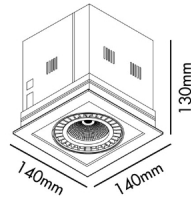

MINI COLIN - 1 is a black cardanic recessed light fixture with a colour temperature of 3000K, CRI95, an angle of 56° and a power of 18 - 25W.

General characteristics

Fixation	Ceiling
Type	III
IP	23
Horizontal orientation	☺ 20
Power	24W
Cutting size	128x129mm

Material

Body/Structure	Aluminium
----------------	-----------

Finish

Body/Structure	Black
----------------	-------

Lighting characteristics

Light source included	Si
Maximum ceiling thickness	30
Light source	COB LED
Temperature	3000K
MacAdam Steps	2 SDCM
LM	1850lm
CRI	95
LED lifetime	L80 B10 50.000hs
Dimmable light source	YES
Degrees of light aperture	56
Light direction	Accent lighting