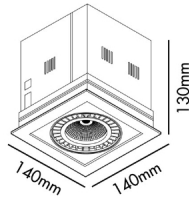

MINI COLIN - 1 is a black cardanic recessed light fixture with a colour temperature of 4000K, CRI95, an angle of 20° and a power of 18 - 25W.

General characteristics

Fixation	Ceiling
Type	III
IP	23
Horizontal orientation	☺ 20
Power	24W
Cutting size	128x129mm

Material

Body/Structure	Aluminium
-----------------------	-----------

Finish

Body/Structure	Black
-----------------------	-------

Lighting characteristics

Light source included	Si
Maximum ceiling thickness	30
Light source	COB LED
Temperature	4000K
MacAdam Steps	2 SDCM
LM	1950lm
CRI	95
LED lifetime	L80 B10 50.000hs
Dimmable light source	YES
Degrees of light aperture	20
Light direction	Accent lighting