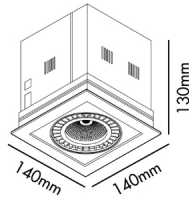

MINI COLIN - 1 is a grey cardanic recessed light fixture with a colour temperature of 2700K, an angle of 20° and a power of 18 - 25W

General characteristics

Fixation	Ceiling
Type	III
IP	23
Horizontal orientation	☺ 20
Power	18W
Cutting size	128x129mm

Material

Body/Structure	Aluminium
----------------	-----------

Finish

Body/Structure	Grey
----------------	------

Lighting characteristics

Light source included	Si
Maximum ceiling thickness	30
Light source	COB LED
Temperature	2700K
MacAdam Steps	2 SDCM
LM	1450lm
CRI	82
LED lifetime	L80 B10 50.000hs
Dimmable light source	YES
Degrees of light aperture	20
Light direction	Accent lighting