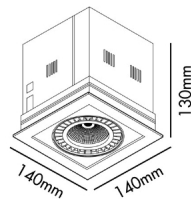

MINI COLIN - 1 is a grey cardanic recessed light fixture with a colour temperature of 3000K, CRI95, an angle of 20° and a power of 18 - 25W.

General characteristics

Fixation	Ceiling
Type	III
IP	23
Horizontal orientation	☺ 20
Power	24W
Cutting size	128x129mm

Material

Body/Structure	Aluminium
----------------	-----------

Finish

Body/Structure	Grey
----------------	------

Lighting characteristics

Light source included	Si
Maximum ceiling thickness	30
Light source	COB LED
Temperature	3000K
MacAdam Steps	2 SDCM
LM	1850lm
CRI	95
LED lifetime	L80 B10 50.000hs
Dimmable light source	YES
Degrees of light aperture	20
Light direction	Accent lighting