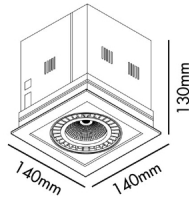

MINI COLIN - 1 is a white cardanic recessed light fixture with a colour temperature of 2700K, CRI95, an angle of 56° and a power of 18 - 25W.

General characteristics

Fixation	Ceiling
Type	III
IP	23
Horizontal orientation	☾ 20
Power	24W
Cutting size	128x129mm

Material

Body/Structure	Aluminium
-----------------------	-----------

Finish

Body/Structure	White
-----------------------	-------

Lighting characteristics

Light source included	Si
Maximum ceiling thickness	30
Light source	COB LED
Temperature	2700K
MacAdam Steps	2 SDCM
LM	1800lm
CRI	95
LED lifetime	L80 B10 50.000hs
Dimmable light source	YES
Degrees of light aperture	56
Light direction	Accent lighting