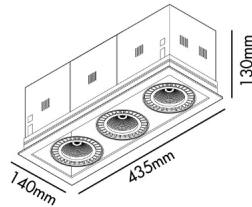

MINI COLIN - 3 is a black cardanic recessed light fixture with a colour temperature of 2700K, CRI95, an angle of 20° and a power of 54 - 75W.

### General characteristics

<b>Fixation</b>	Ceiling
<b>Type</b>	III
<b>IP</b>	23
<b>Horizontal orientation</b>	☺ 20
<b>Power</b>	72W
<b>Cutting size</b>	403x129mm