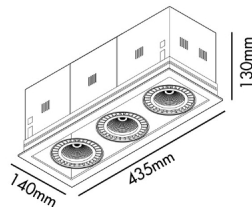

MINI COLIN - 3 is a black cardanic recessed light fixture with a colour temperature of 3000K, CRI95, an angle of 20° and a power of 54 - 75W.

General characteristics

Fixation	Ceiling
Type	III
IP	23
Horizontal orientation	☺ 20
Power	72W
Cutting size	403x129mm

Material

Body/Structure	Aluminium
-----------------------	-----------

Finish

Body/Structure	Black
-----------------------	-------

Lighting characteristics

Light source included	Si
Maximum ceiling thickness	30
Light source	COB LED
Temperature	3000K
MacAdam Steps	2 SDCM
LM	5550lm
CRI	95
LED lifetime	L80 B10 50.000hs
Dimmable light source	YES
Degrees of light aperture	20
Light direction	Accent lighting