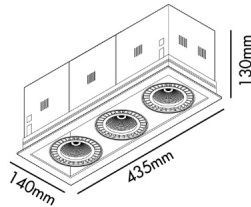

MINI COLIN - 3 is a grey cardanic recessed light fixture with a colour temperature of 3000K, an angle of 20° and a power of 54 - 75W

General characteristics

Fixation	Ceiling
Type	III
IP	23
Horizontal orientation	☾ 20
Power	54W
Cutting size	403x129mm

Material

Body/Structure	Aluminium
----------------	-----------

Finish

Body/Structure	Grey
----------------	------

Lighting characteristics

Light source included	Si
Maximum ceiling thickness	30
Light source	COB LED
Temperature	3000K
MacAdam Steps	2 SDCM
LM	4500lm
CRI	85
LED lifetime	L80 B10 50.000hs
Dimmable light source	YES
Degrees of light aperture	20
Light direction	Accent lighting