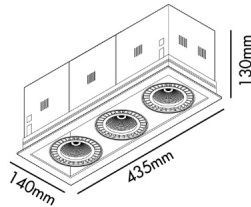

MINI COLIN - 3 is a grey cardanic recessed light fixture with a colour temperature of 4000K, an angle of 56° and a power of 54 - 75W

### General characteristics

Fixation	Ceiling
Type	III
IP	23
Horizontal orientation	☺ 20
Power	54W
Cutting size	403x129mm