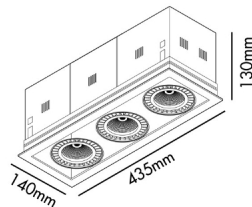

MINI COLIN - 3 is a grey cardanic recessed light fixture with a colour temperature of 3000K, CRI95, an angle of 56° and a power of 54 - 75W.

## General characteristics

Fixation	Ceiling
Type	III
IP	23
Horizontal orientation	☺ 20
Power	72W
Cutting size	403x129mm