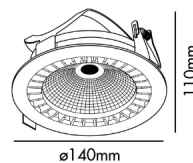

MINI - OPTIC is minimalist recessed downlight that can be moved on its horizontal axis. It allows an atmosphere perfect for retail and communal spaces to be created. Elegant, minimalist series, where the objects lit up take on a leading role. A Colour Rendering Index of 95 provides a realistic rendering of the colour. The higher the value, the better the human eye perceives the real colour of the objects it lights. With a heat temperature of 3000K, this downlight allows warm, comfortable atmospheres to be created. The 20° version is ideal for use as accent lighting in shop windows, shopfronts, restaurants or hotels, and also in exhibition rooms or museums.

## General characteristics

<b>Fixation</b>	Ceiling
<b>Type</b>	III
<b>IP</b>	23
<b>Horizontal orientation</b>	↶ 20
<b>Power</b>	24W
<b>Cutting size</b>	ø135mm