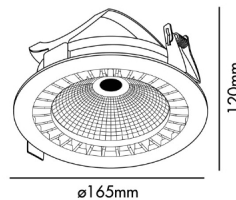

OPTIC is minimalist recessed downlighting that can be moved on its horizontal axis. This light fitting allows an ambience suitable for retail spaces to be created, thanks to the orientation of the light beams. OPTIC is an elegant minimalist series, where the objects lit up take on a leading role. With a heat temperature of 3000K, this downlight allows warm, comfortable atmospheres to be created. The 56° version is perfect for lighting in restaurants and hotels, and also in exhibition rooms or museums.

General characteristics

Fixation	Ceiling
Type	III
IP	23
Horizontal orientation	↻ 20
Power	25W
Cutting size	ø152mm

Material

Body/Structure	Aluminium
----------------	-----------

Finish

Body/Structure	Black
----------------	-------