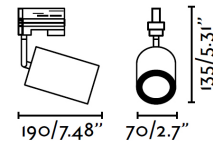

Specifications

Bulb:	1 x GU10 50W
Bulb included:	No
Voltage:	100-240V
Operating Frequency:	50/60Hz
IP:	20
Class:	I
Material:	Aluminium
Recommended bulb:	17324
Description of recommended Bulb:	GU10 LED 8W 2700K 60° NEGRA
Length:	70 mm
Net Width:	190 mm
Height:	135 mm
Net Weight:	0.50 kg
Volume:	0.00275 m3