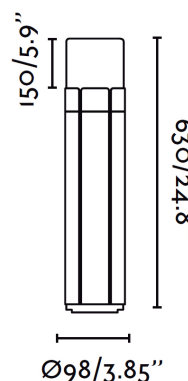

TRAM Dark grey beacon lamp h 63cm

Ref. 75531

TRAM is a set of designer lamps by Estudi Ribaudí. These lamps have an urban style and a high protection against rain and solids. The light source for the dark grey beacon lamp is a E27 20W bulb, not included. It's made of aluminium with microtextured finished .

Specifications

Bulb:	1XE27 20W
Bulb included:	No
IP:	65
Class:	I
Material:	Aluminium and pmma diffuser
Designer:	ESTUDI RIBAUDÍ
Recommended bulb:	17453
Description of recommended Bulb:	ESTANDAR MATE LED E27 7W 2700K
Length:	98 mm
Net Width:	98 mm
Height:	630 mm
Diameter:	98 Ø
Net Weight:	1.64 kg
Volume:	0.01051 m3