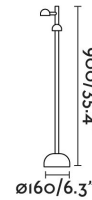

BROT Black beacon lamp

Ref. 71253

BROT is a fun design collection for outdoor lighting created by Yembara Studio. With warm light, the beacon lamp design is minimalist and very modern.

Specifications

Bulb:	LED 20W 2700K
Bulb included:	No
Transformer:	
Transformer included:	No
Voltage:	100-240V
Operating Frequency:	
IP:	65
Class:	I
Material:	Metal
Designer:	YEMBARASTUDIO
Recommended bulb:	
Net Weight:	4.35 kg
Volume:	0.07370 m3