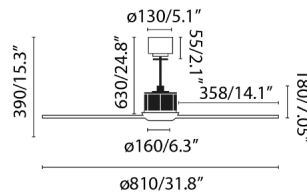

General characteristics

Fixation	Ceiling
Type	I
IP	20
voltage	100V-240V
Hertz	50/60Hz
W	2,8-3,2-4-5-6,7-9
RPM	51-86-122-158-195-235
Airflow (m3/min)	121.69
Reverse function	Yes
Engine type	DC
No. of blades	3
Reversible blades	No
Pitched ceiling	Yes
Can be installed without seat post	No
Type of control included	Remote control + Alexa/Google/Siri

Material

Body/Structure	Steel
Blade material	PC

Finish

Driver

Additional information

Additional rods length 100-200mm

File download

General documents	Download >
Images	Download >
	Download >
	Download >
2D / 3D	Download >
	Download >
BIM	Download >