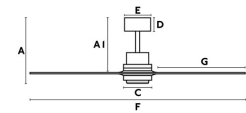

**Material:** Motor made from steel and blades from natural wood

**Designer:**

**Length:** 1070 mm

**Net Width:** 1070 mm

**Height:** 340 mm

**Diameter:** 1070 Ø

**Net Weight:** 4.28 kg

**Volume:** 0.02753 m<sup>3</sup>

A	AI	B	C	D	E	F	G
340/13.38"	300/11.81"	110/4.33"	150/5.90"	65/2.56"	150/5.9"	1080/42.52"	460/18.11"

8421776164338