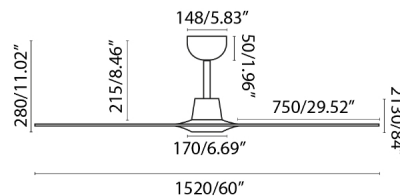

Ceiling fan with DC motor suitable for rooms from 17m². Operated by remote control (included). This light brown fan has 5 dimmable speeds 3 - 7 - 12 - 17 - 38W and 58 - 105 - 131 - 148 - 195rpm. Airflow: 211,7 m³ min / 7473 CFM. This ceiling fan is suitable for inclining roof. Control your fan with WiZ. It works with WIFI 2.4 GHz and it does the same features as a remote control. It is compatible with Alexa, Google assistant & Siri. Remember that it is necessary to add the Smart receiver Ref. 34150 - 05, which is not included.

General characteristics

Fixation	Ceiling
Type	I
IP	20
voltage	100V-240V
Hertz	50/60Hz
W	3-7-12-17-38
RPM	58-105-131-148-195
Airflow (m3/min)	211.7
Reverse function	Yes
Engine type	DC
No. of blades	3
Reversible blades	No
Pitched ceiling	Yes
Can be installed without seat post	No
Type of control included	Remote control with timer + Alexa/Google/Siri