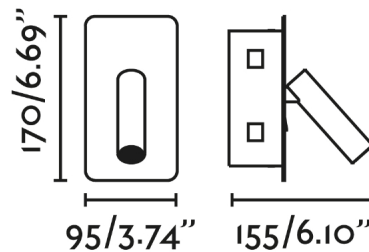

General characteristics

Fixation	Wall
Type	I
IP	20
voltage	100V-240V
Hertz	50/60Hz
Switch type	On/Off
Upwards Vertical orientation	↻ 90
Horizontal orientation	↻ 350
Power	3W
Cutting size	80x155x43mm

Material