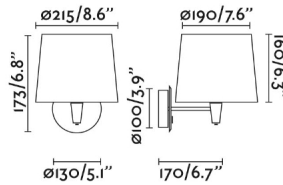

General characteristics

Fixation	Wall
Type	I
IP	20
voltage	100V-240V
Hertz	50/60Hz
Power	15W

Material

Body/Structure	Steel
Screen	Textile

Finish

Body/Structure	Black
Screen	Yellow

Lighting characteristics

Light source included	No
Light direction	Ambient lighting
Bulb socket included	Yes