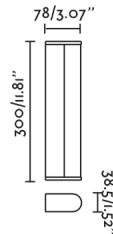

TIDE 300 is a linear bathroom wall lamp in a chrome finish, which can be installed either next to or above a mirror. This wall lamp with LED technology and a colour temperature of 3000K, provides soft and efficient illumination.

General characteristics

Fixation	Wall
Type	II
IP	44
voltage	220V-240V
Hertz	50/60Hz
Max. Power	6W

Material

Body/Structure	Aluminium
Diffuser	PMMA

Finish

Body/Structure	Chrome
Diffuser	Opal

Lighting characteristics